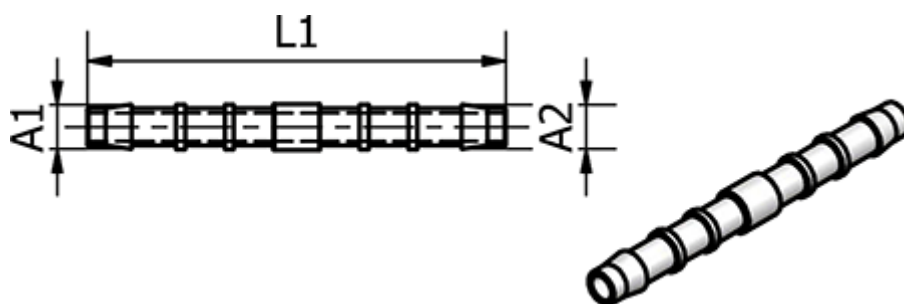

# Data Sheet

Article number: 58634415

Description: Tube Connector 34.415, Ø12/ Ø12  
Tube Connector

## Measures

---

Ext. Hose Diameter A1	= 12
Ext. hose diameter A2	= 12
L1	= 66.5